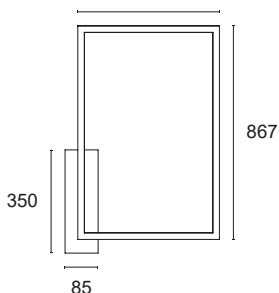

LED SMD2835 CRI>90

Power: 53W

Lumen: 6300 lm

Constant voltage supply 24Vdc

Power supply included and built in

 **MADE IN ITALY**

533

120°