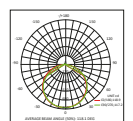

LED SMD2835 CRI>90

Power: 53W

Lumen: 6300 lm

Constant voltage supply 24Vdc

Power supply included and built in

 **MADE IN ITALY**

533

120°