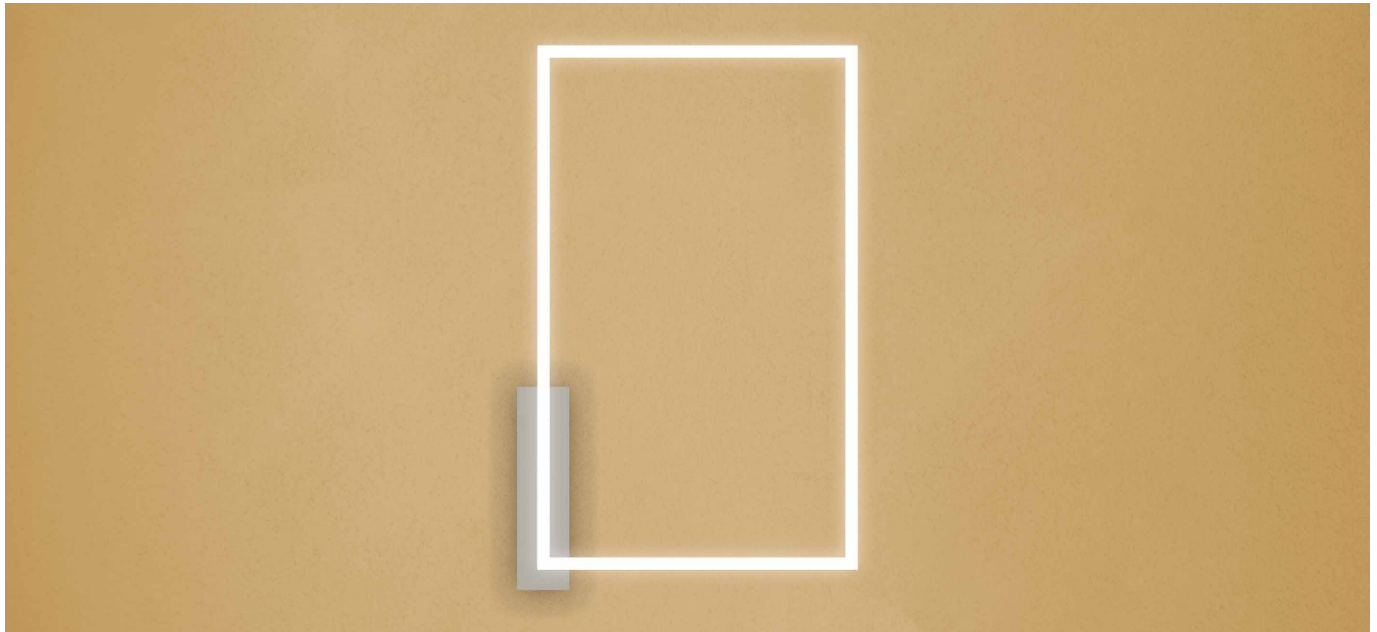

QUADRA R2

Q.RY2.

Design lamp made entirely of decorated aluminium. Suitable as primary lighting in residential, commercial and communal spaces. Excellent lumen/watt ratio. Can be ceiling or wall mounted with screw-fixed base.

BASIC CODES

Q.RY2.

CEILING ROSE FINISHES

- 1 White
- 2 Matt black
- 7 Brushed aluminium

PROFILE FINISHES

- 1 White
- 2 Matt black
- 7 Brushed aluminium

LED COLOUR

- BN** 4000K
- BC** 3000K
- CC** 2700K