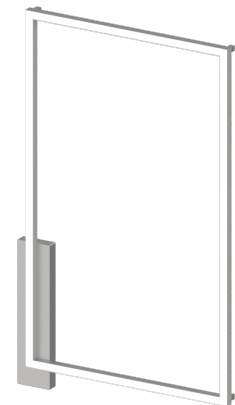

QUADRA R2

Q.RY2.

Design lamp made entirely of decorated aluminium. Suitable as primary lighting in residential, commercial and communal spaces. Excellent lumen/watt ratio. Can be ceiling or wall mounted with screw-fixed base.

LED SMD2835 CRI>90

Power: 53W

Lumen: 6300 lm

Constant voltage supply 24Vdc

Power supply included and built in

 **MADE IN ITALY**

533

120°

BASIC CODES

Q.RY2.

CEILING ROSE FINISHES

- 1 White
- 2 Matt black
- 7 Brushed aluminium

PROFILE FINISHES

- 1 White
- 2 Matt black
- 7 Brushed aluminium

LED COLOUR

- BN** 4000K
- BC** 3000K
- CC** 2700K